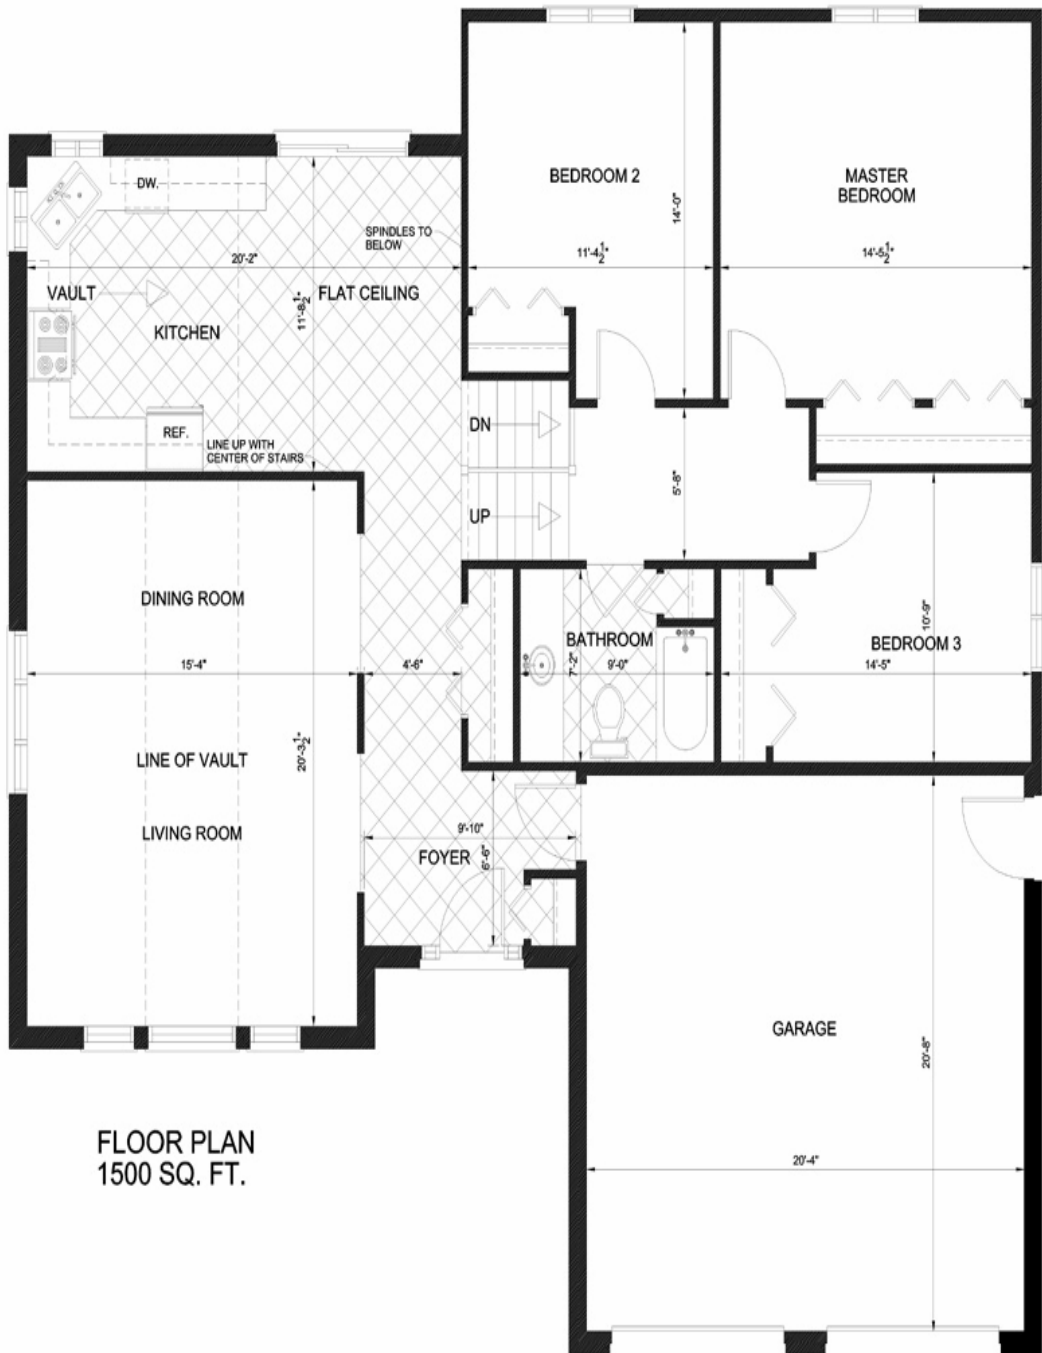

## **The Scanlan Model**

### **Specifications:**

1500 Sq. Ft Total  
Width: 48'-0" Depth: 50'-0"  
2 Car Garage  
3 Bedrooms  
Vaulted Ceiling in Living Room  
Basement

FLOOR PLAN  
1500 SQ. FT.

BASEMENT PLAN