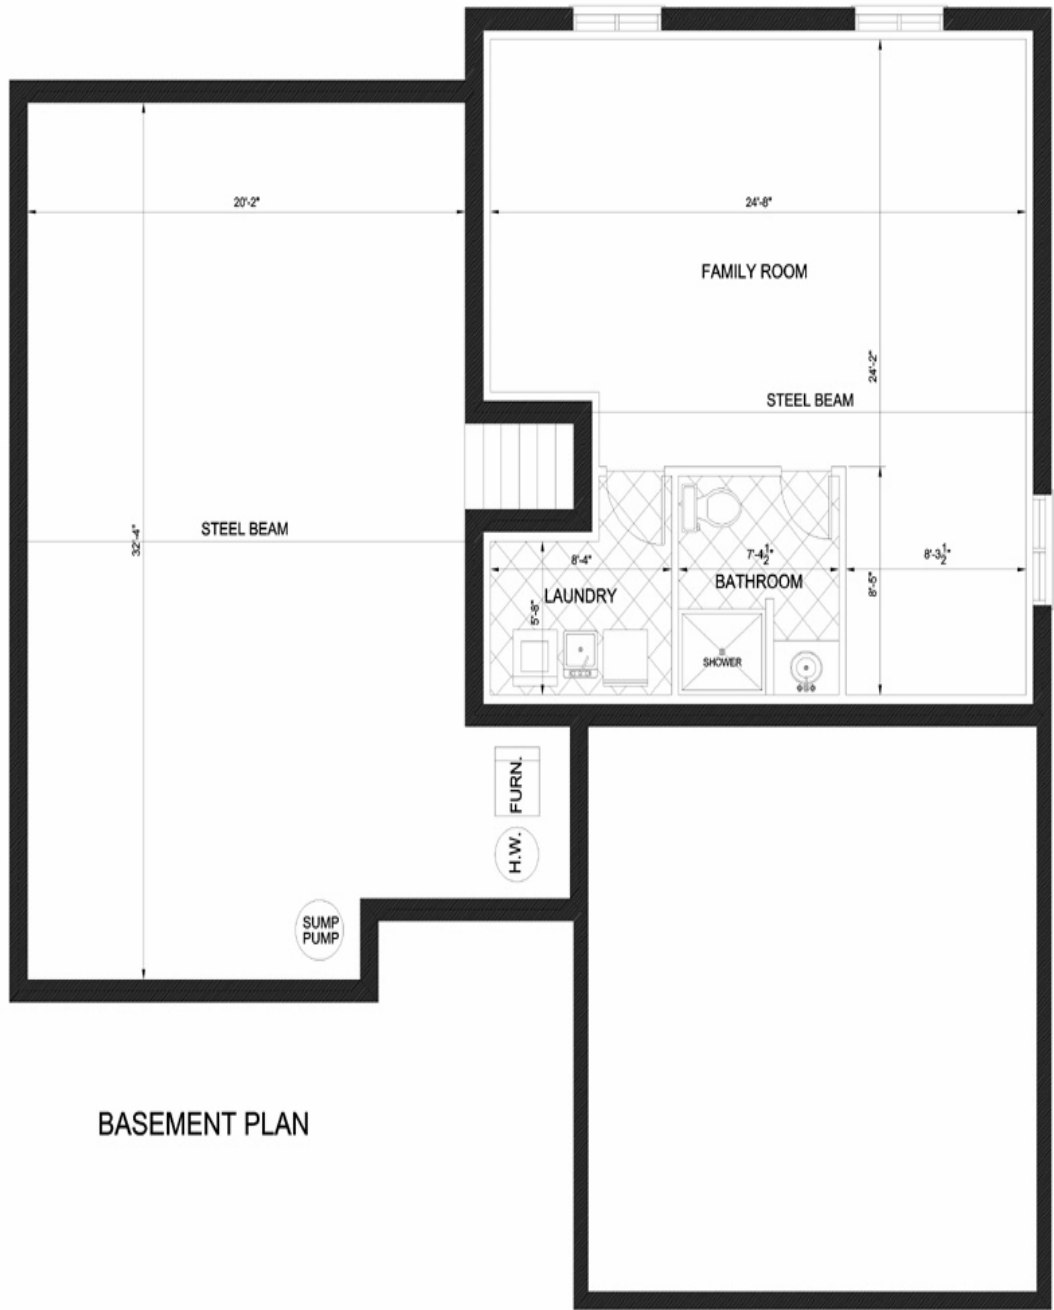

## **The Scanlan Model**

### **Specifications:**

1500 Sq. Ft Total  
Width: 48'-0" Depth: 50'-0"  
2 Car Garage  
3 Bedrooms  
Vaulted Ceiling in Living Room  
Basement

FLOOR PLAN  
1500 SQ. FT.

BASEMENT PLAN