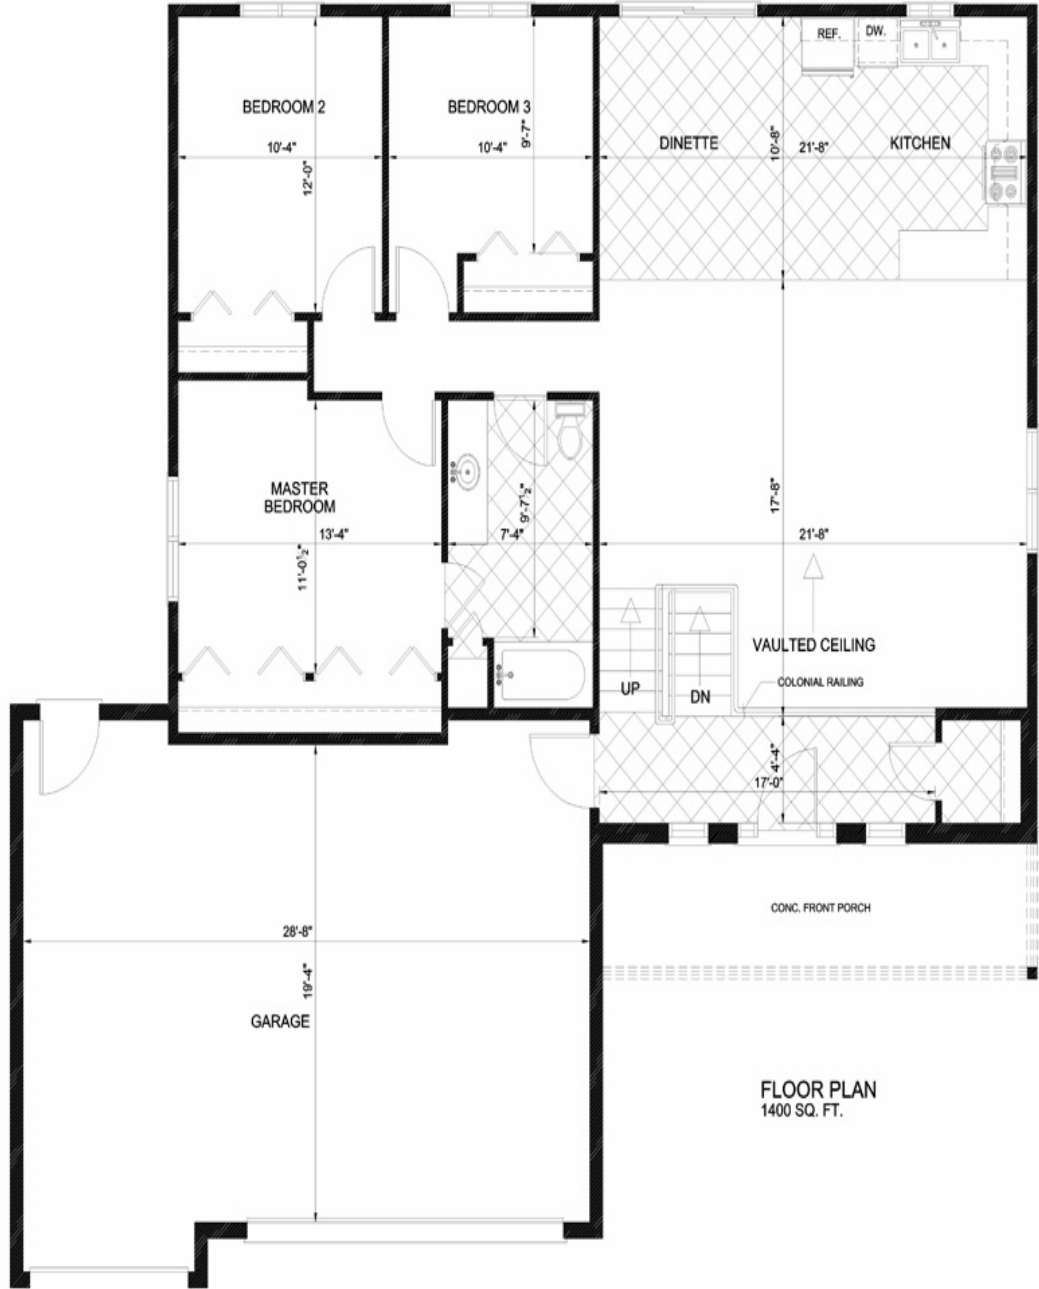

The O'Hara Model

Specifications:

1400 Sq. Ft Total
Width: 52'-0" Depth: 52'-0"
3 Car Garage
3 Bedrooms
Master Bedroom Ensuite
Vaulted Ceiling in Living Room
Basement

FLOOR PLAN
1400 SQ. FT.

BASEMENT PLAN