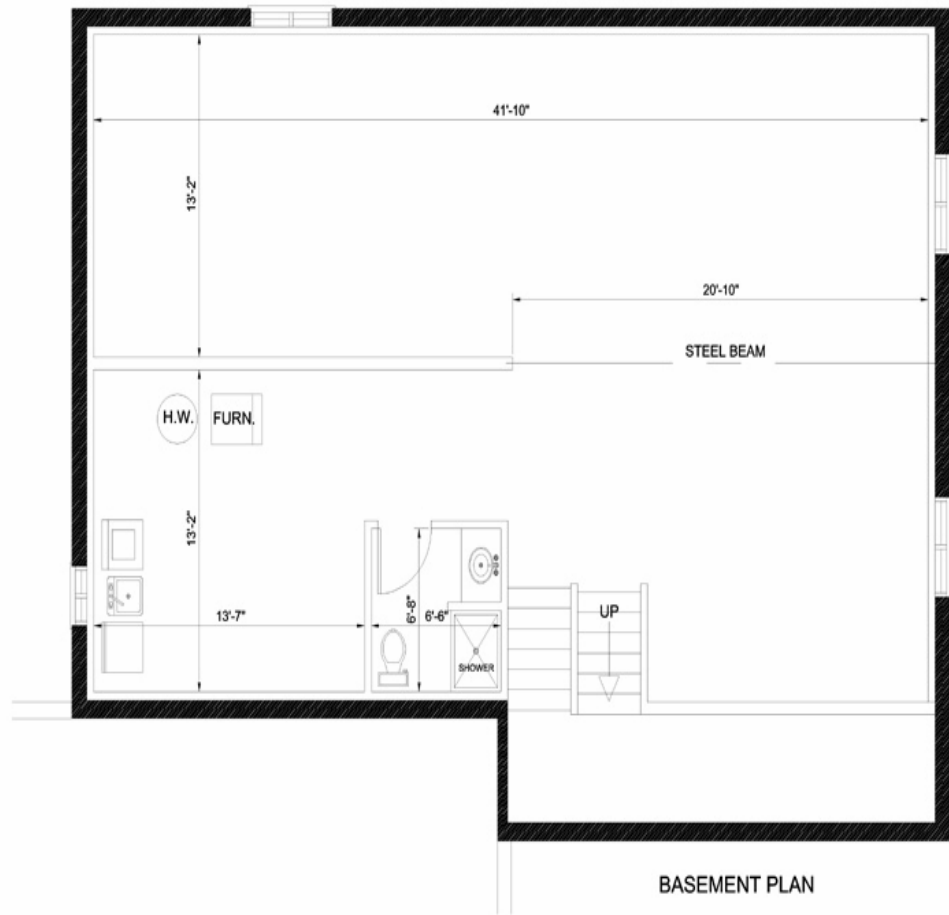

The O'Hara Model

Specifications:

1400 Sq. Ft Total
Width: 52'-0" Depth: 52'-0"
3 Car Garage
3 Bedrooms
Master Bedroom Ensuite
Vaulted Ceiling in Living Room
Basement

FLOOR PLAN
1400 SQ. FT.

BASEMENT PLAN