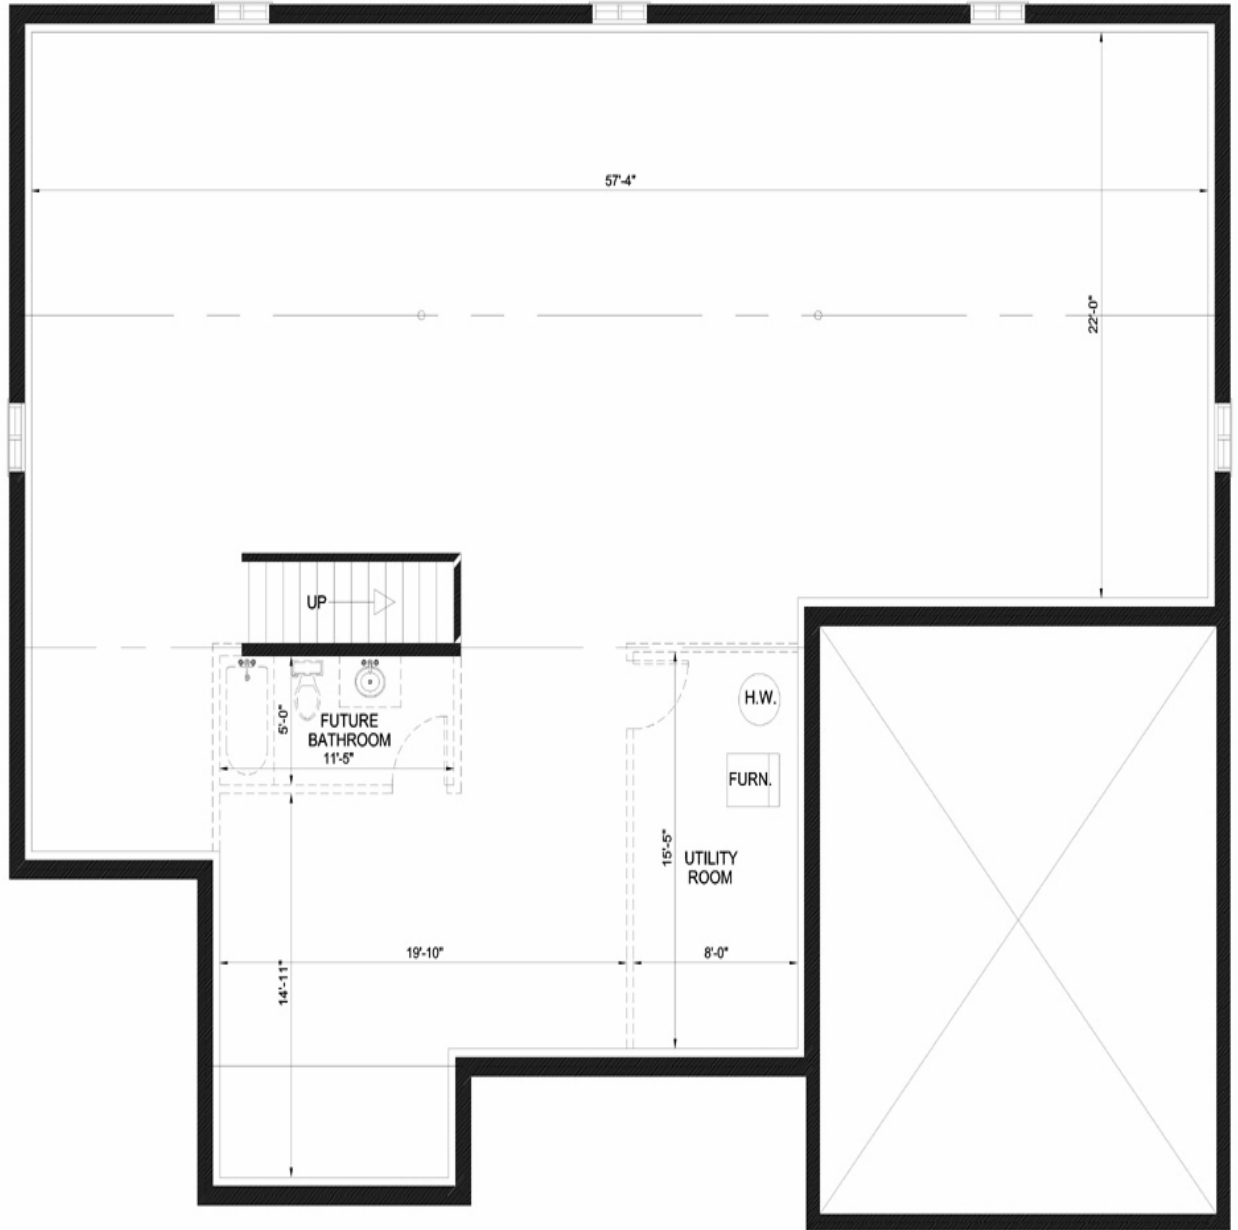

### **Specifications:**

2125 Sq. Ft.

Width: 59'-6" Depth: 47'-8"

2 Car Garage

3 Bedrooms

Master Bedroom Ensuite w/ Walk-in Closet

Main Level Laundry

Basement

**FLOOR PLAN**  
2125 SQ. FT.

BASEMENT PLAN