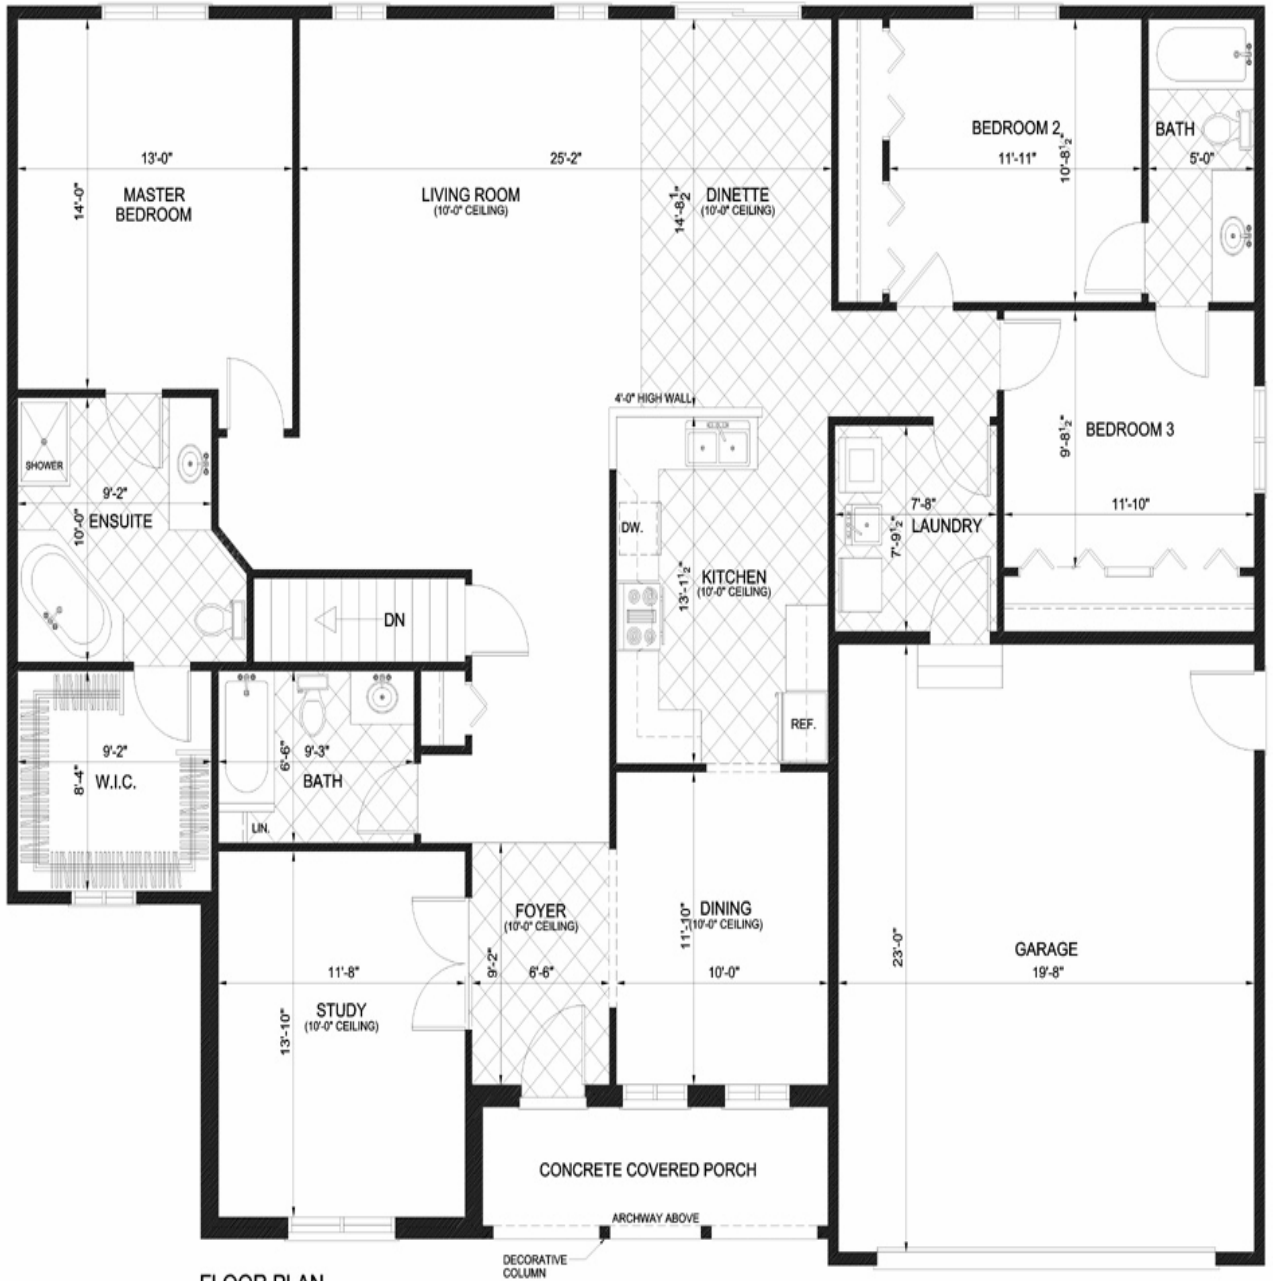

## **The DiBartolomeo Model**

### **Specifications:**

2125 Sq. Ft.

Width: 59'-6" Depth: 47'-8"

2 Car Garage

3 Bedrooms

Master Bedroom Ensuite w/ Walk-in Closet

Main Level Laundry

Basement

**FLOOR PLAN**  
2125 SQ. FT.

BASEMENT PLAN