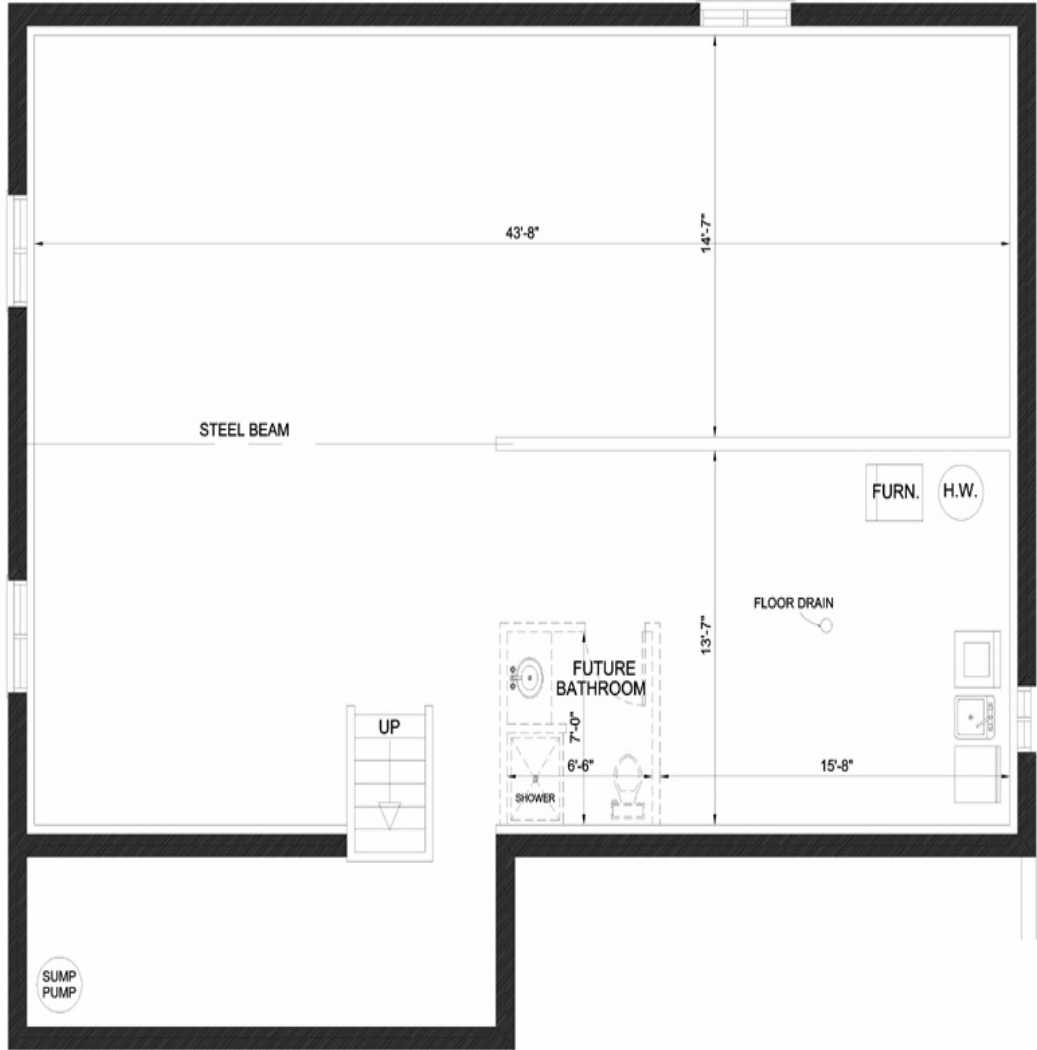

The Benson Model

Specifications:

1505 Sq. Ft Total
Width: 52'-0" Depth: 54'-0"
3 Car Garage
3 Bedrooms
Master Bedroom Ensuite
- Basement

FLOOR PLAN
1600 SQ. FT.

BASEMENT PLAN